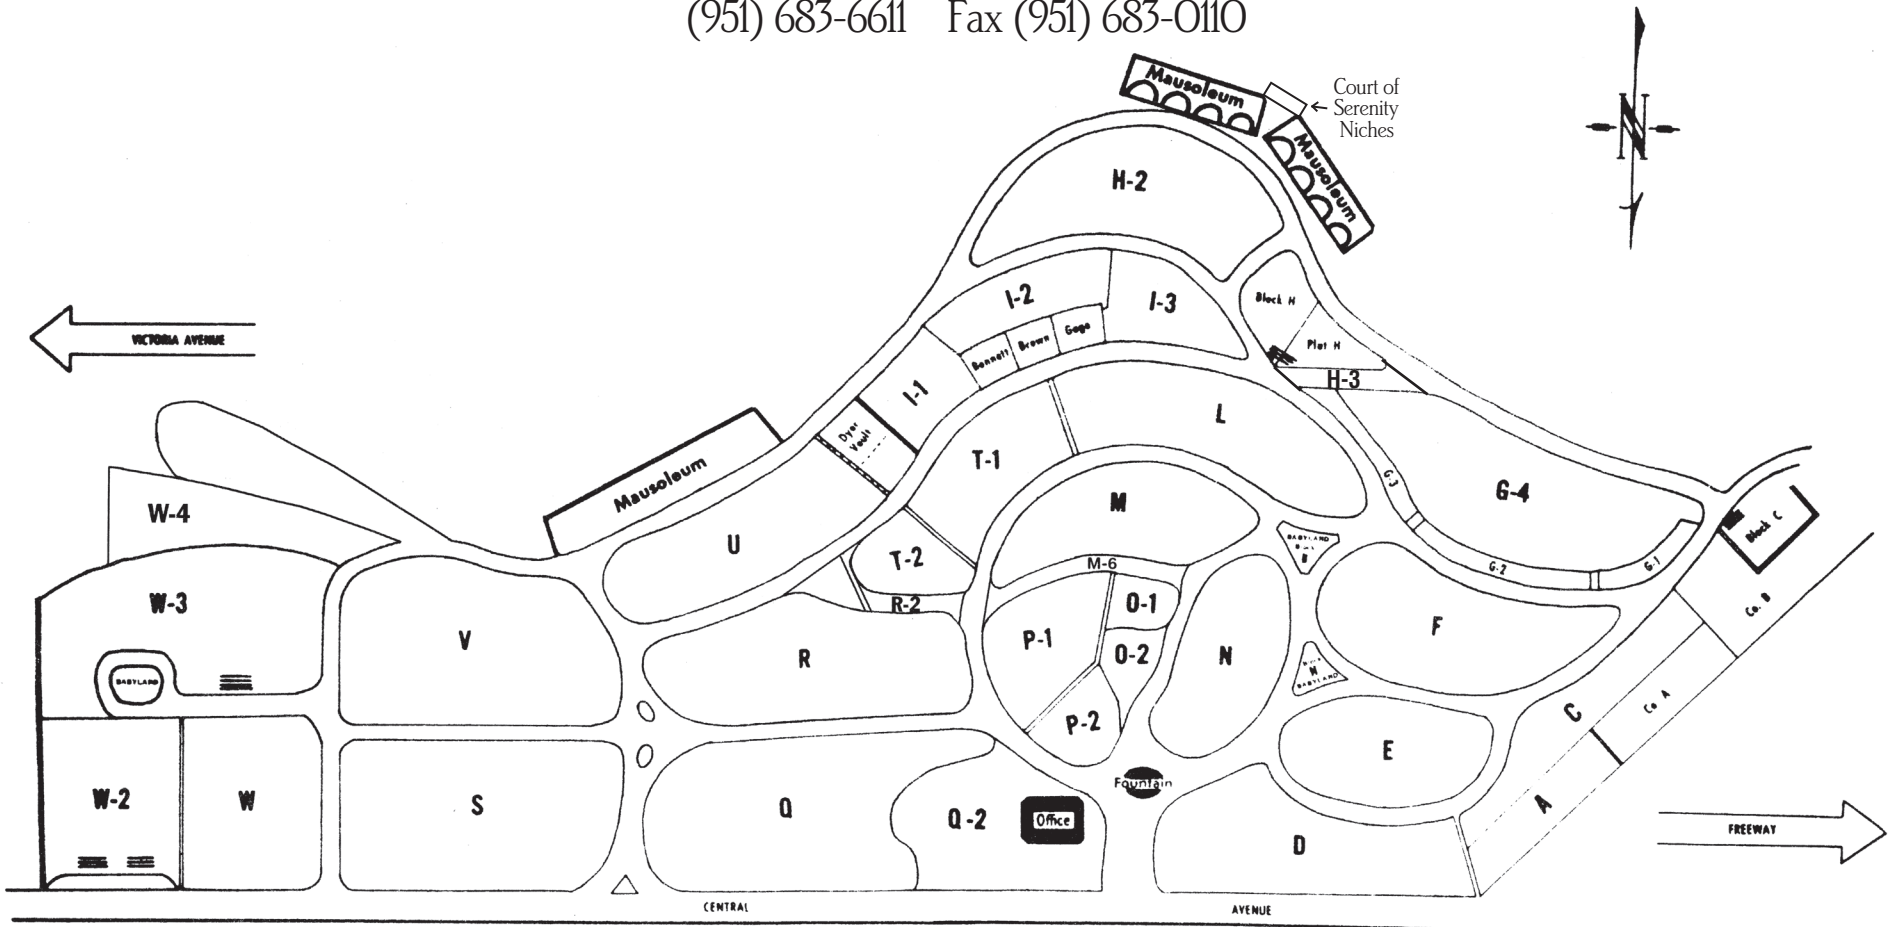

## MEMORIAL PARK

3300 Central Avenue Riverside, California 92506  
 (951) 683-6611 Fax (951) 683-0110

Steps 